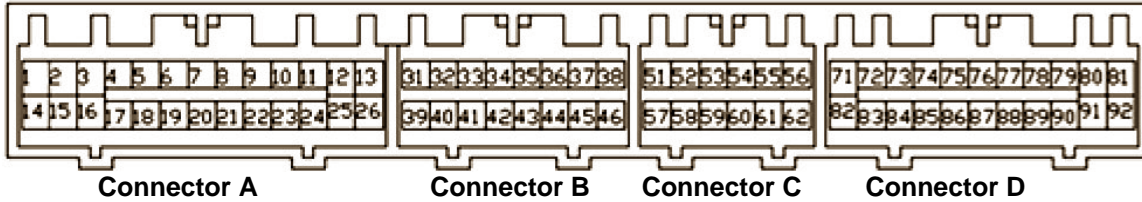

www.tuneyouengine.com

1994 - 1997 Dodge Stealth TT ECU Diagram

Pin #	Name	Signal Type
1	Injector 1	Speed
2	Injector 3	Speed
3	Injector 5	Speed
14	Injector 2	Speed
15	Injector 4	Speed
16	Injector 6	Speed
26	Power Ground	Ground
72	Air Intake Temperature Sensor	Analog
75	O2 Sensor # 1 (Right Bank)	Analog
76	O2 Sensor # 2 (Left Bank)	Analog
83	Engine Coolant Temperature Sensor	Analog
84	Throttle Position Sensor	Analog
85	Atmospheric Pressure Sensor	Analog
86	Vehicle Speed Sensor	Speed
90	Volume Air Flow Sensor	Analog
91	Power Ground	Ground
92	Sensor Ground	Ground